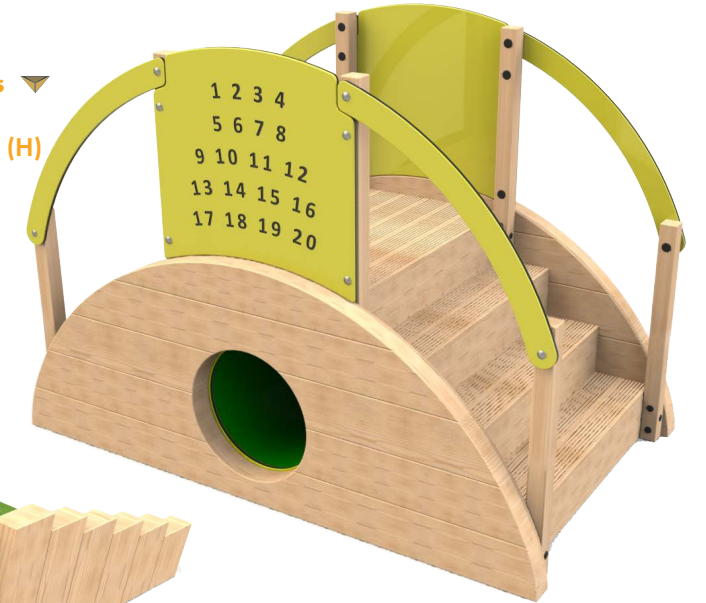

Timber Tipi ◀
Product Dimensions
2856 (L) 2752 (W) 1850mm (H)

Steel feet options available upon request.

Play Hut ▼
Product Dimensions
1911 (L) 2007 (W) 1777mm (H)

Climbing Den ▼
Product Dimensions
2512 (L) 1500 (W) 1478mm (H)
Free Fall Height: 1478mm
Safety Surfacing: 23.26m²

Friendship Bench ▼
Product Dimensions
2200 (L) 195 (W) 1879mm (H)
Bespoke HDPE engraving
available on request

1.2m Early Years Curvy Bench ▼
Product Dimensions
1190 (L) 519 (W) 445mm (H)

Log Cabin ▼
Product Dimensions
2571 (L) 2400 (W)
2203mm (H)

Sleeper Tunnel with Steps ▼
Product Dimensions
2400 (L) 1390 (W) 1700mm (H)
Safety Surfacing: 22.1m²
Free Fall Height: 859mm
Tunnel Diameter: 585mm

1m Underground Sleeper Tunnel ▼
(Mound not included)
Product Dimensions
2920 (L) 1165 (W) 599mm (H)
Free Fall Height: 599mm
Tunnel Diameter: 440mm