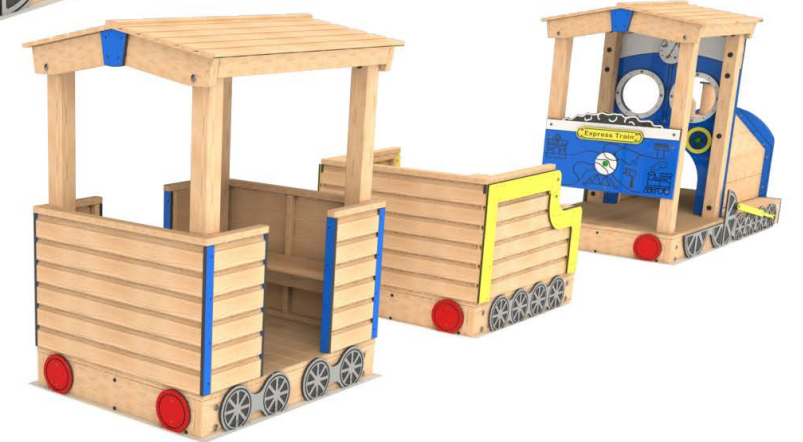

Product Dimensions - Passenger Carriage

1247 (L) 1142 (W) 922mm (H)

Product Dimensions - 1st Class Carriage

1390 (L) 1177 (W) 1800mm (H)

Product Dimensions - Tunnel Carriage

1323 (L) 1126 (W) 948mm (H)

Free Fall Height: 948mm
Safety Surfacing: 15.98m²

Carriages can be purchased separately.

Steel feet options available upon request.

Pirate Ship ▶
Product Dimensions
5568 (L) 4282 (W) 2600mm (H)

No safety surface required for any of the boat units as critical fall height is less than 600mm. However, we suggest allowing an appropriate free space around the item in compliance with BS EN1176.