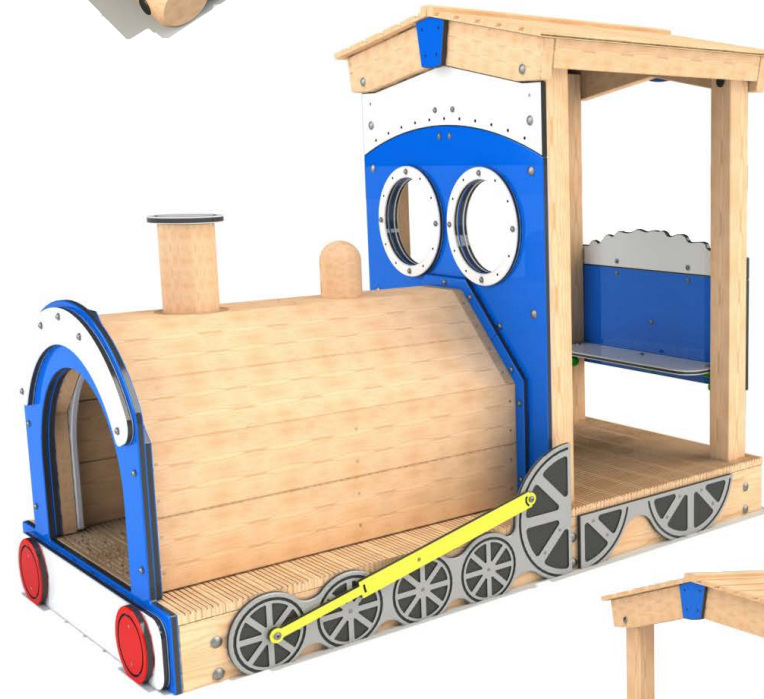

Product Dimensions - Engine
890 (L) 300 (W) 335mm (H)
Product Dimensions - Carriages
650 (L) 300 (W) 220mm (H)

Timber Express Train ▼

Product Dimensions - Engine
2262 (L) 1177 (W) 1800mm (H)
Free Fall Height: 1160mm
Safety Surfacing: 19.78m²

Product Dimensions - Passenger Carriage

1247 (L) 1142 (W) 922mm (H)

Product Dimensions - 1st Class Carriage

1390 (L) 1177 (W) 1800mm (H)

Product Dimensions - Tunnel Carriage

1323 (L) 1126 (W) 948mm (H)

Free Fall Height: 948mm
Safety Surfacing: 15.98m²

Carriages can be purchased separately.

Steel feet options available upon request.

Pirate Ship ▶
Product Dimensions
5568 (L) 4282 (W) 2600mm (H)

No safety surface required for any of the boat units as critical fall height is less than 600mm. However, we suggest allowing an appropriate free space around the item in compliance with BS EN1176.