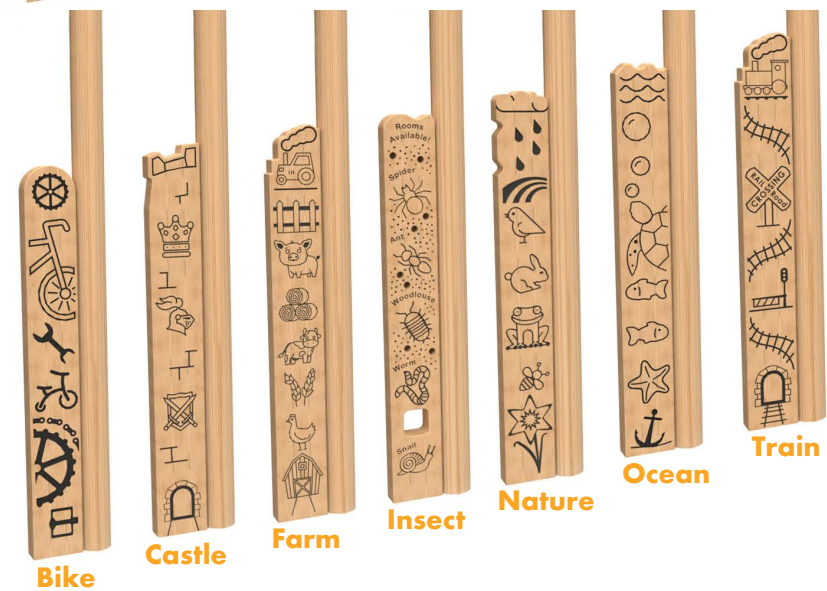

Outdoor Theatre
 Product Dimensions
 2520 (L) 2400 (W) 2080mm (H)
 Bespoke engraving available on request.
 Height (internal head room): 1490mm

1.95m Stage
 Product Dimensions
 1950 (L) 1950 (W) 121mm (H)

3.9m Stage
 Product Dimensions
 3900 (L) 1950 (W) 121mm (H)

Bespoke options available, enquire for more information.

Themed Timber Arches
 Product Dimensions
 169 (L) 1915 (W)
 2242mm (H)
 Height (internal head room): 1900mm
 Width (internal): 1275mm
 More designs available.
 Totem Poles available seperatly