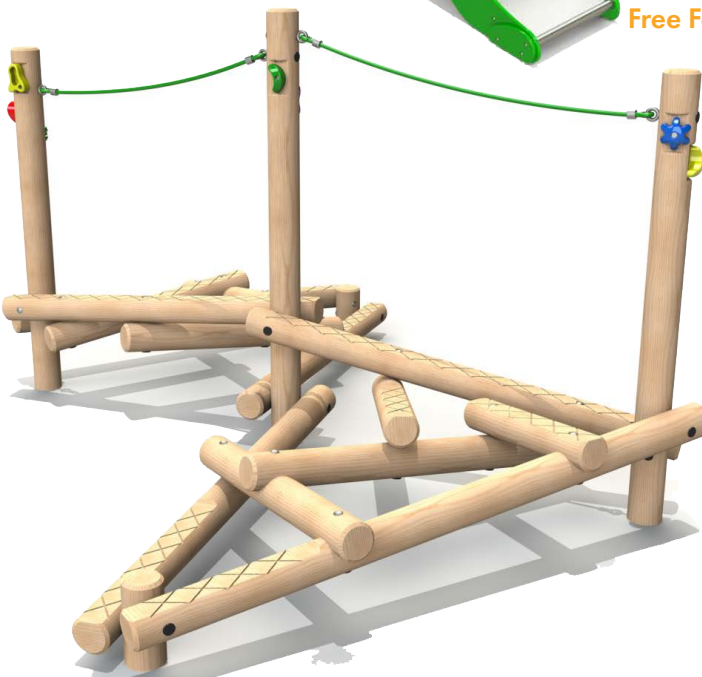

Free Fall Height: 900mm

Boat Slide Unit

Rocket Slide Unit

Single Woodland Tower 1

Single Woodland Tower 2

See our Timber Towers brochure for more Woodland and Slide Tower designs.

Double Woodland Tower 1

Product Dimensions

5411 (L) 2864 (W) 3093mm (H)

Minimum Surface Area: 40.5m²

8423 (L) 6258mm (W)

Free Fall Height: 900mm

Piccolo with Ropes

Midi

See our Clamber Stacks brochure for more designs.

Clamber Stack Sorella with Ropes