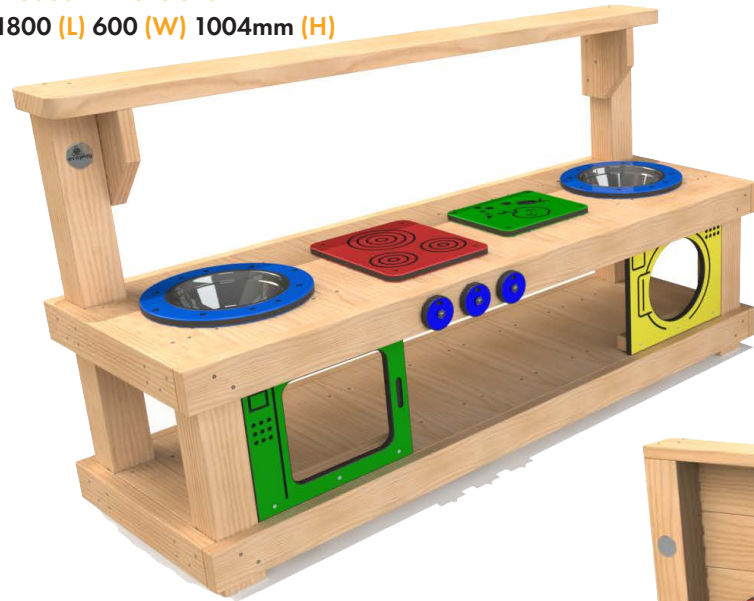

Mini Beast Play Panel ▼

Product Dimensions
1800 (L) 190 (W) 1100mm (H)

1.2m Mud Kitchen ▼
(Free Standing)

Product Dimensions
1200 (L) 600 (W) 1004mm (H)

Play Table (Free Standing) ▼

Product Dimensions
1200 (L) 800 (W) 665mm (H)

1.8m Mud Kitchen ▼
(Free Standing)

Product Dimensions
1800 (L) 600 (W) 1004mm (H)

Play Cafe ▶

Product Dimensions
1800 (L) 826 (W) 1109mm (H)

Bespoke options available, enquire for more information.

Play Train ▼
(Free Standing)

Product Dimensions - Engine
890 (L) 300 (W) 335mm (H)
Product Dimensions - Carriages
650 (L) 300 (W) 220mm (H)

Timber Express Train ▼

Product Dimensions - Engine
2262 (L) 1177 (W) 1800mm (H)
Free Fall Height: 1160mm
Safety Surfacing: 19.78m²

Product Dimensions - Passenger Carriage

1247 (L) 1142 (W) 922mm (H)

Product Dimensions - 1st Class Carriage

1390 (L) 1177 (W) 1800mm (H)

Product Dimensions - Tunnel Carriage

1323 (L) 1126 (W) 948mm (H)

Free Fall Height: 948mm
Safety Surfacing: 15.98m²

Carriages can be purchased separately.

Steel feet options available upon request.