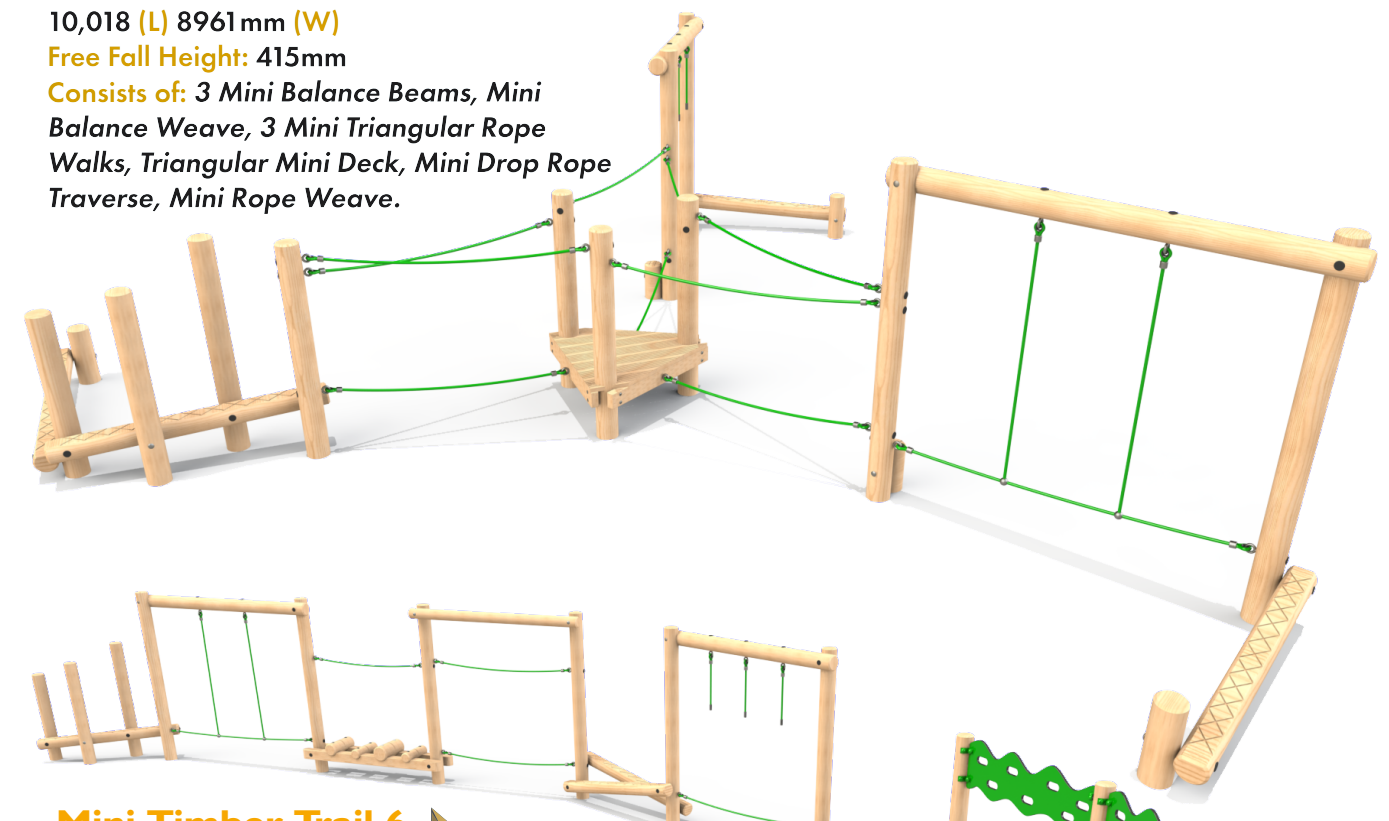

▼ **Mini Timber Trail 5**

Product Dimensions
7018 (L) 5964 (W) 1800 mm (H)
Minimum Surface Area: 53.76m²
10,018 (L) 8961mm (W)
Free Fall Height: 415mm
Consists of: 3 Mini Balance Beams, Mini Balance Weave, 3 Mini Triangular Rope Walks, Triangular Mini Deck, Mini Drop Rope Traverse, Mini Rope Weave.