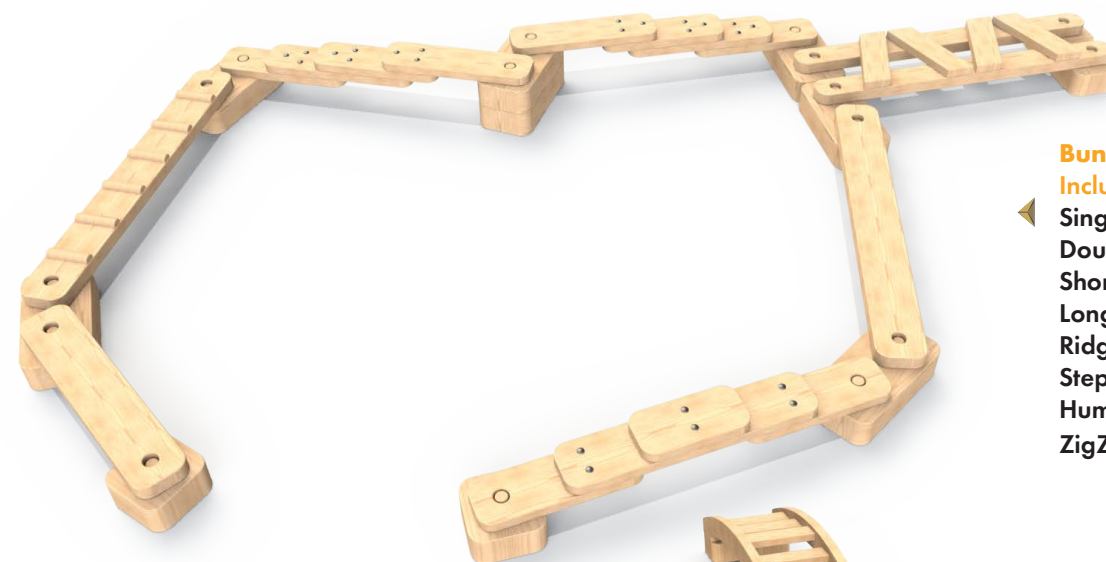

Long Beam ▲
1150 (L) 144 (W) 44mm (H)

Ridged Beam
1150 (L) 144 (W) 62mm (H)

Bundle 1
Includes
Single Block x4
Double Block x2
Short Beam x1
Long Beam x1
Ridged Beam x1

Bundle 2 ▶
Includes
Single Block x4
Double Block x3
Short Beam x1
Long Beam x1
Ridged Beam x1
Humped Beam x1

Bundle 3
Includes
Single Block x6
Double Block x6
Short Beam x1
Long Beam x1
Ridged Beam x1
Step Up Beam x 2
Humped Beam x 1

Bespoke options available, enquire for more information.

Step Up Beam ▲
1150 (L) 144 (W) 159mm (H)

Humped Beam
1150 (L) 144 (W) 126mm (H)

ZigZag Bridge ▲
1150 (L) 290 (W) 77mm (H)

Arched Bridge ▲
1150 (L) 390 (W) 195mm (H)

Bundle 4
Includes
Single Block x6
Double Block x10
Short Beam x1
Long Beam x1
Ridged Beam x1
Step Up Beam x2
Humped Beam x1
ZigZag Bridge x1

Bundle 5 ▶
Includes
Single Block x6
Double Block x12
Short Beam x1
Long Beam x1
Ridged Beam x1
Step Up Beam x2
Humped Beam x1
ZigZag Bridge x1
Arched Bridge x1

Steel feet options available upon request.