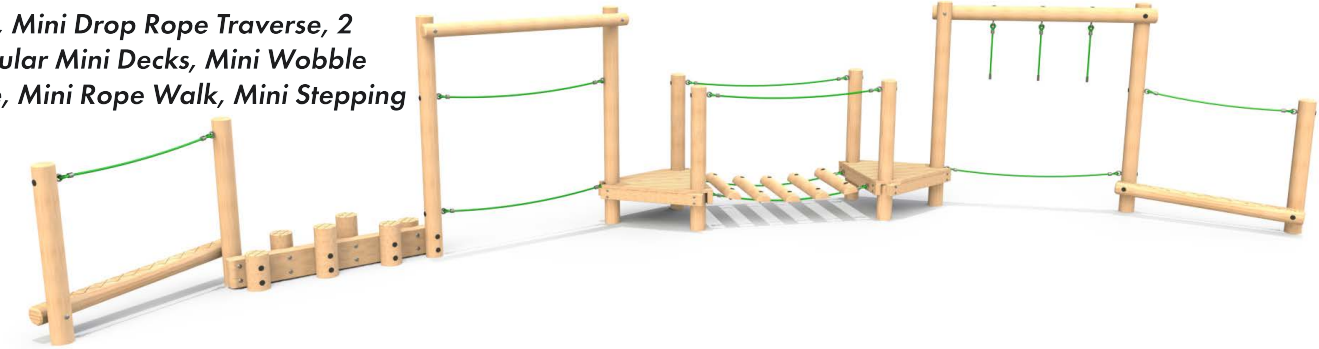

▼ **Mini Timber Trail 4**

Product Dimensions
10,043 (L) 973 (W) 1800 mm (H)
Minimum Surface Area: 43.99m²
13,019 (L) 3973mm (W)
Free Fall Height: 398mm
Consists of: 2 Mini Balance Beams with Ropes, Mini Drop Rope Traverse, 2 Triangular Mini Decks, Mini Wobble Bridge, Mini Rope Walk, Mini Stepping Logs.