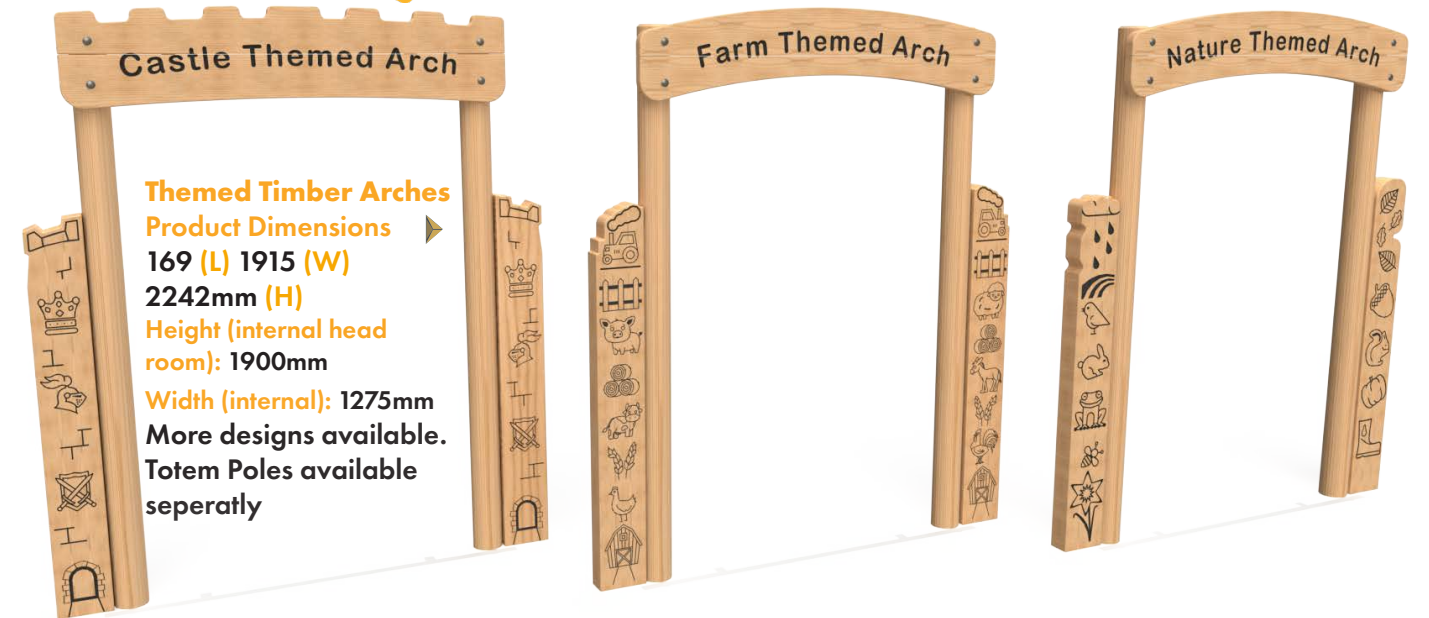

Corner Stage with Roof
 Product Dimensions
 3580 (L) 2371 (W) 2642mm (H)
 Stage Dimensions
 3444 (L) 2173mm (W)
 Height (internal head room): 1600 to 2255mm

Outdoor Theatre - Arch Only
 Product Dimensions
 2400 (L) 158 (W) 2080mm (H)
 Bespoke engraving available on request.
 Height (internal head room): 1710mm

Outdoor Theatre
 Product Dimensions
 2520 (L) 2400 (W) 2080mm (H)
 Bespoke engraving available on request.
 Height (internal head room): 1490mm

1.95m Stage
 Product Dimensions
 1950 (L) 1950 (W) 121mm (H)

3.9m Stage
 Product Dimensions
 3900 (L) 1950 (W) 121mm (H)

Bespoke options available, enquire for more information.

Themed Timber Arches
 Product Dimensions
 169 (L) 1915 (W)
 2242mm (H)
 Height (internal head room): 1900mm
 Width (internal): 1275mm
 More designs available.
 Totem Poles available seperatly