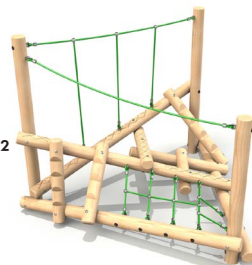

5411 (L) 2864 (W) 3093mm (H)

Minimum Surface Area: 40.5m²

8423 (L) 6258mm (W)

Free Fall Height: 900mm

Piccolo with Ropes

Midi

See our Clamber Stacks brochure for more designs.

Clamber Stack Sorella with Ropes