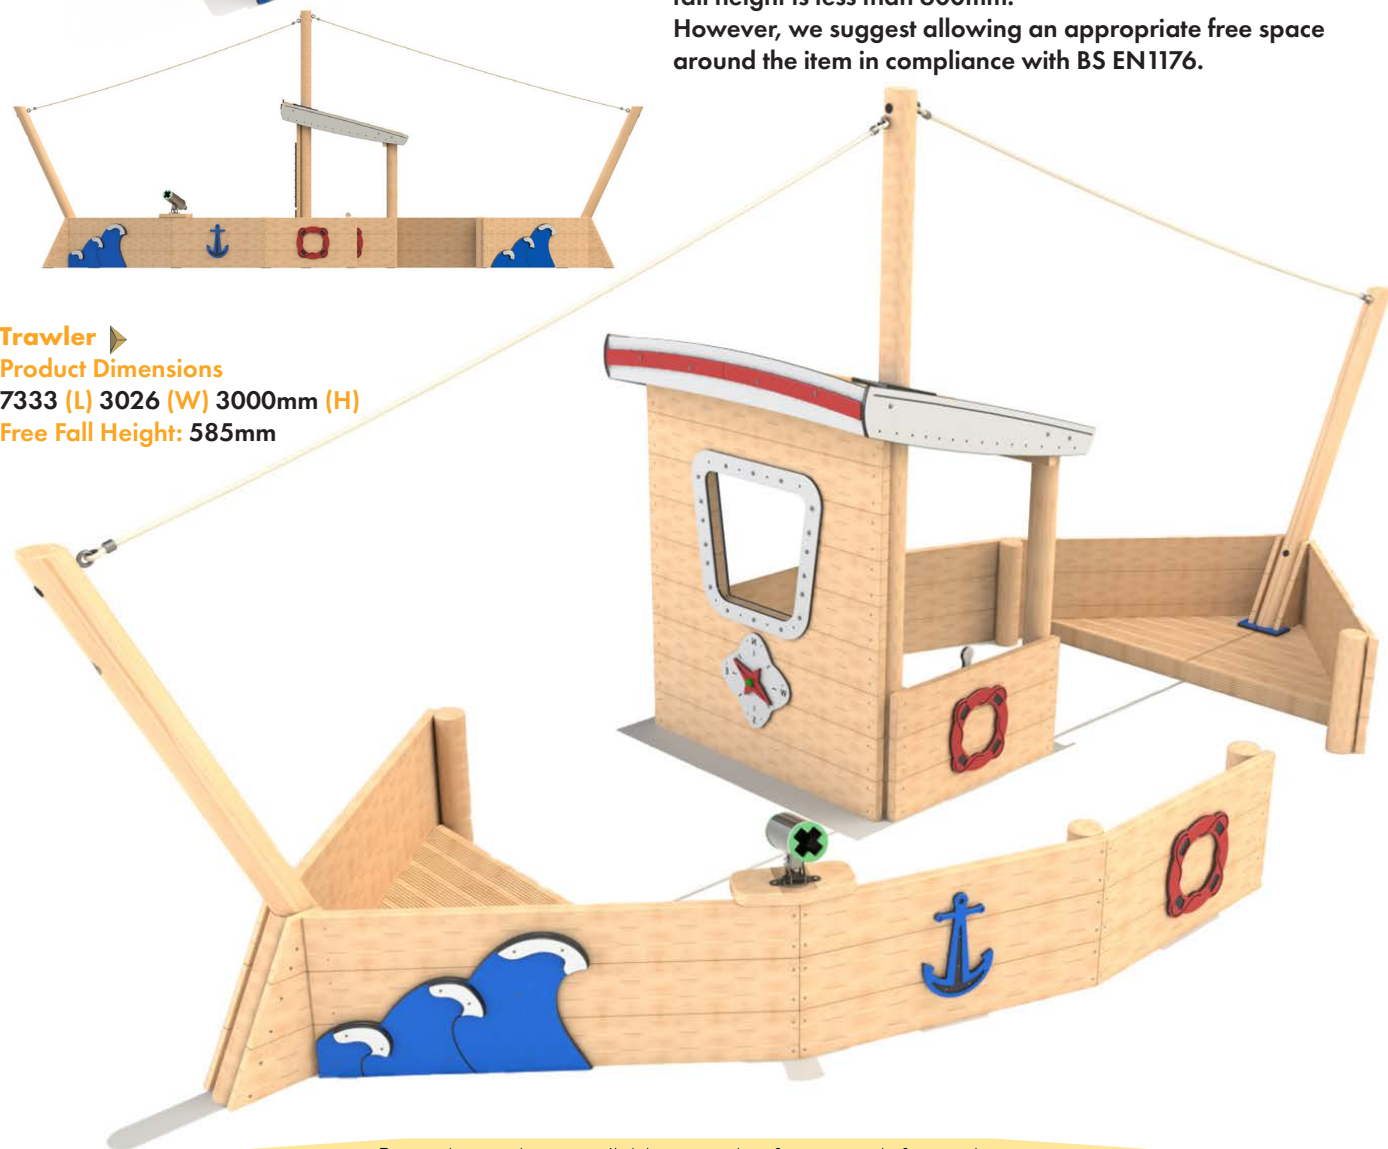

Trawler ▶
Product Dimensions
7333 (L) 3026 (W) 3000mm (H)
Free Fall Height: 585mm

Bespoke options available, enquire for more information.