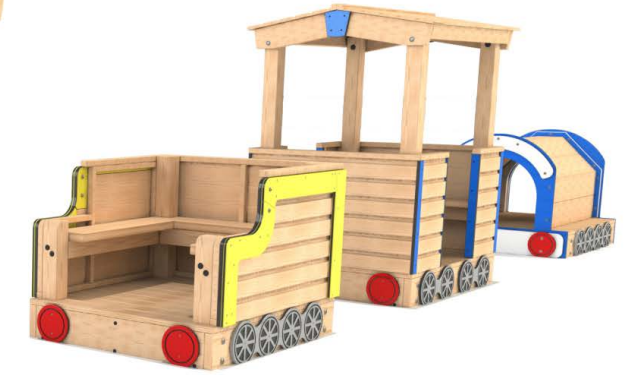

Product Dimensions - Passenger Carriage

1247 (L) 1142 (W) 922mm (H)

Product Dimensions - 1st Class Carriage

1390 (L) 1177 (W) 1800mm (H)

Product Dimensions - Tunnel Carriage

1323 (L) 1126 (W) 948mm (H)

Free Fall Height: 948mm
Safety Surfacing: 15.98m²

Carriages can be purchased separately.

Steel feet options available upon request.

Pirate Ship ▶
Product Dimensions
5568 (L) 4282 (W) 2600mm (H)

No safety surface required for any of the boat units as critical fall height is less than 600mm. However, we suggest allowing an appropriate free space around the item in compliance with BS EN1176.