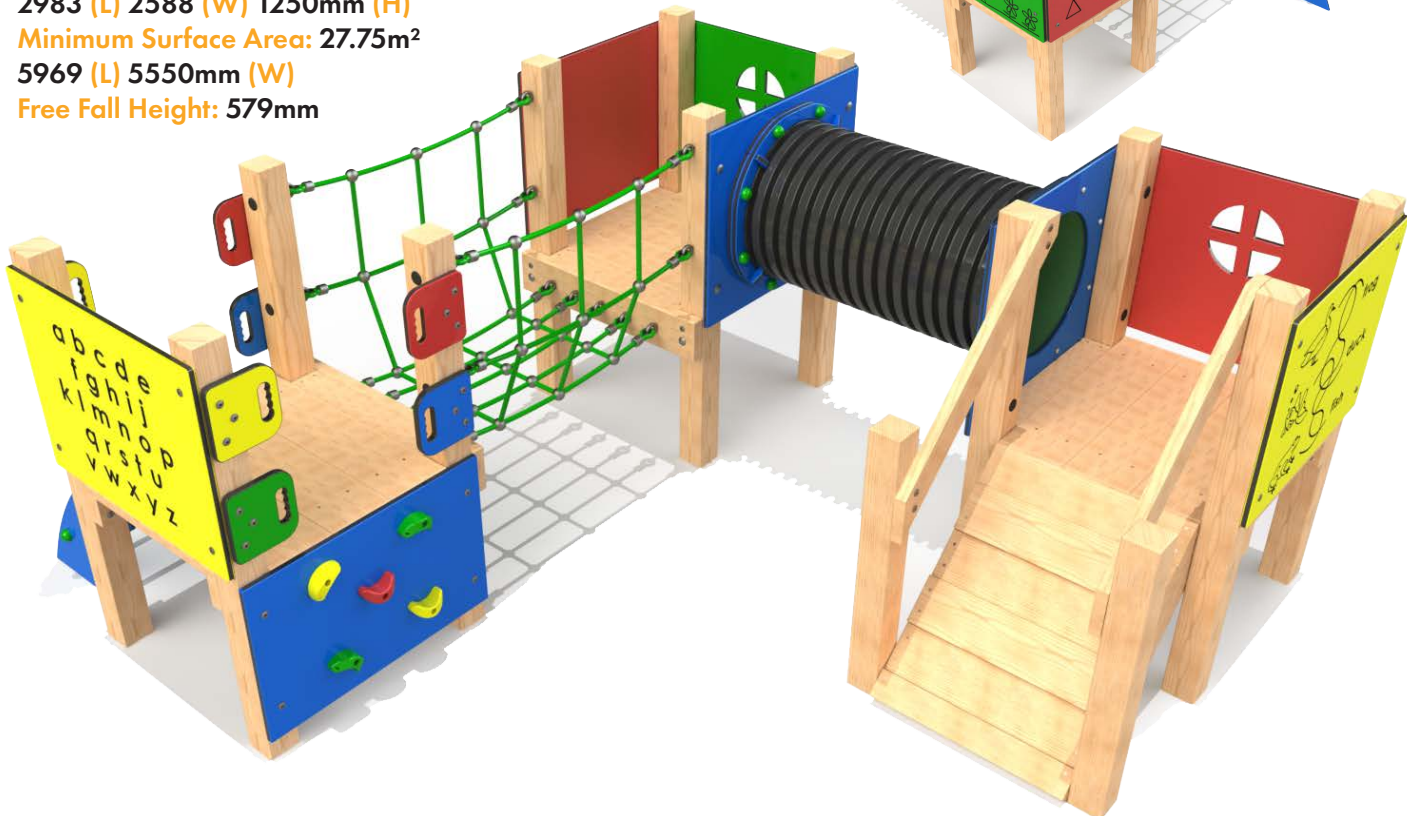

Daisy Tower Unit ▼

Product Dimensions
2983 (L) 2588 (W) 1250mm (H)
Minimum Surface Area: 27.75m²
5969 (L) 5550mm (W)
Free Fall Height: 579mm