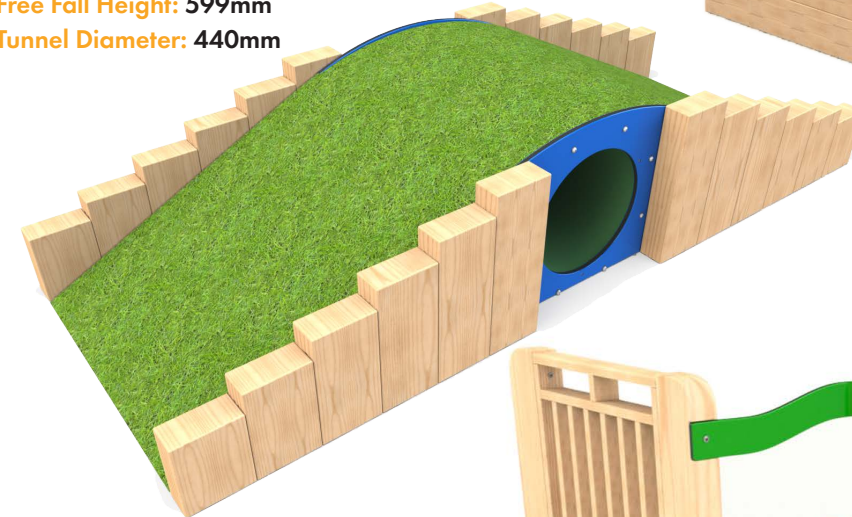

1m Underground Sleeper Tunnel ▼
(Mound not included)
Product Dimensions
2920 (L) 1165 (W) 599mm (H)
Free Fall Height: 599mm
Tunnel Diameter: 440mm

Tunnel Mound with Slide ▶
Product Dimensions
4330 (L) 2192 (W) 1800mm (H)
Free Fall Height: 900mm
Safety Surfacing: 28.49m²
Tunnel Diameter: 585mm