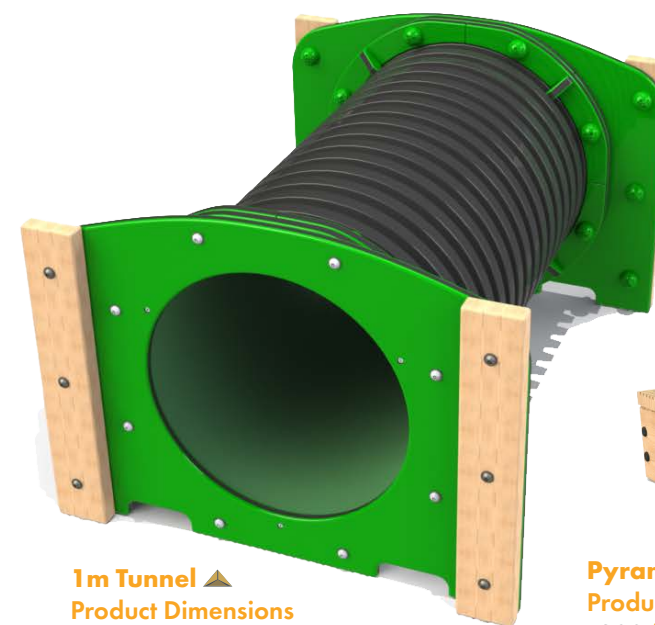

A-Frame Climber ▲
Product Dimensions
1157 (L) 600 (W) 598mm (H)
Free Fall Height: 598mm