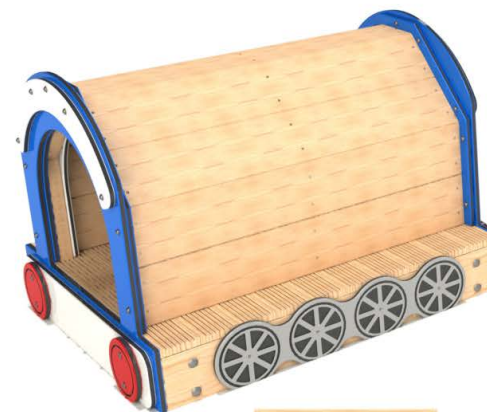

Product Dimensions - Passenger Carriage

1247 (L) 1142 (W) 922mm (H)

Product Dimensions - 1st Class Carriage

1390 (L) 1177 (W) 1800mm (H)

Product Dimensions - Tunnel Carriage

1323 (L) 1126 (W) 948mm (H)

Free Fall Height: 948mm
Safety Surfacing: 15.98m²

Carriages can be purchased separately.

Steel feet options available upon request.

Pirate Ship ▶
Product Dimensions
5568 (L) 4282 (W) 2600mm (H)

No safety surface required for any of the boat units as critical fall height is less than 600mm. However, we suggest allowing an appropriate free space around the item in compliance with BS EN1176.