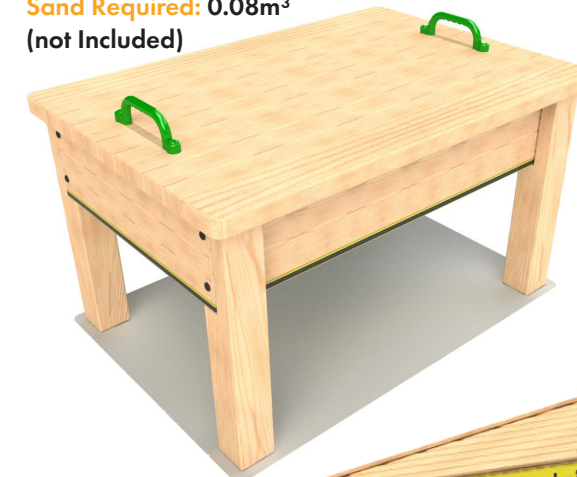

Sand Workshop Table

Product Dimensions

1200 (L) 825 (W) 750mm (H)

Sand Required: 0.08m³ (not Included)