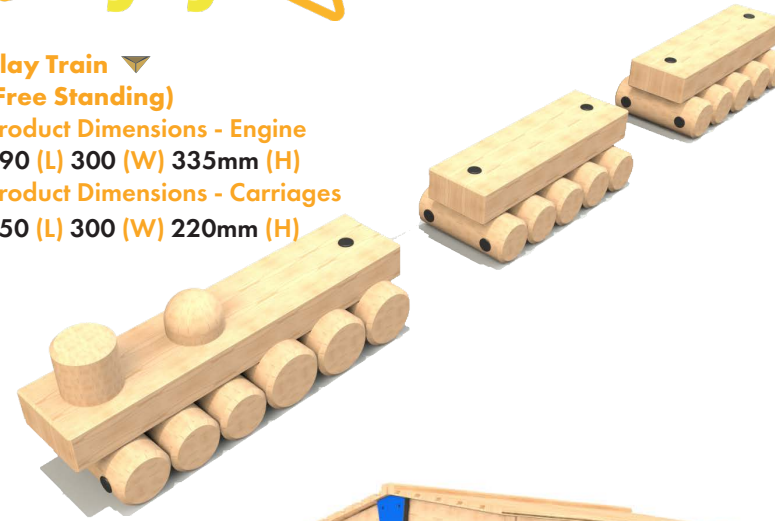

Product Dimensions
1800 (L) 600 (W) 1004mm (H)

Play Cafe ▶

Product Dimensions
1800 (L) 826 (W) 1109mm (H)

Play Cafe and 1.8m Mud Kitchen combo

Bespoke options available, enquire for more information.

Play Train ▼
(Free Standing)

Product Dimensions - Engine
890 (L) 300 (W) 335mm (H)
Product Dimensions - Carriages
650 (L) 300 (W) 220mm (H)

Timber Express Train ▼

Product Dimensions - Engine
2262 (L) 1177 (W) 1800mm (H)
Free Fall Height: 1160mm
Safety Surfacing: 19.78m²