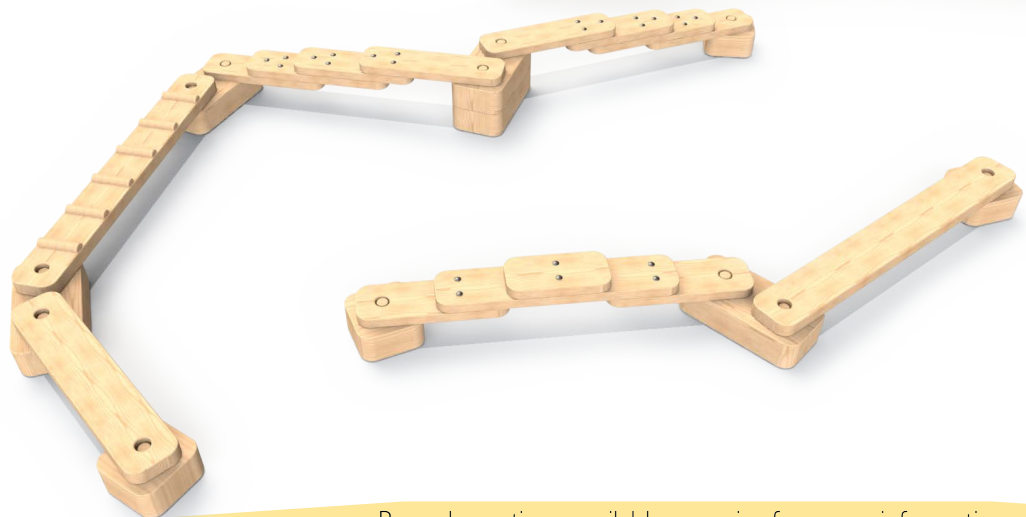

Pyramid Steps ▲
Product Dimensions
1200 (L) 600 (W) 458mm (H)
Free Fall Height: 458mm

Single Block ▲
195 (L) 195 (W) 125mm (H)

Double Block ▲
390 (L) 195 (W) 125mm (H)

Short Beam ▲
750 (L) 144 (W) 44mm (H)

Long Beam ▲
1150 (L) 144 (W) 44mm (H)

Ridged Beam
1150 (L) 144 (W) 62mm (H)

Bundle 1
Includes
Single Block x4
Double Block x2
Short Beam x1
Long Beam x1
Ridged Beam x1

Bundle 2 ▶
Includes
Single Block x4
Double Block x3
Short Beam x1
Long Beam x1
Ridged Beam x1
Humped Beam x1

Bundle 3
Includes
Single Block x6
Double Block x6
Short Beam x1
Long Beam x1
Ridged Beam x1
Step Up Beam x 2
Humped Beam x 1

Bespoke options available, enquire for more information.

Step Up Beam ▲
1150 (L) 144 (W) 159mm (H)

Humped Beam
1150 (L) 144 (W) 126mm (H)

ZigZag Bridge ▲
1150 (L) 290 (W) 77mm (H)

Arched Bridge ▲
1150 (L) 390 (W) 195mm (H)

Bundle 4
Includes
Single Block x6
Double Block x10
Short Beam x1
Long Beam x1
Ridged Beam x1
Step Up Beam x2
Humped Beam x1
ZigZag Bridge x1