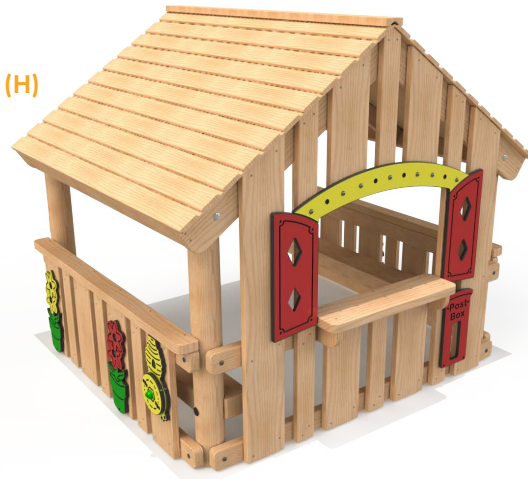

Wigwam ▼
Product Dimensions
1950 (L) 1950 (W)
1170mm (H)
Bespoke HDPE
engraving and
colours available

Talk Tubes ▶
Product Dimensions
1100mm (H)
Flower Diameter: 320mm
Available in 2 and 3 way configurations,
connected via 6m of plastic tubing
200mm below ground.

Timber Tipi ◀
Product Dimensions
2856 (L) 2752 (W) 1850mm (H)

Steel feet options available upon request.

Play Hut ▼
Product Dimensions
1911 (L) 2007 (W) 1777mm (H)

Climbing Den ▼
Product Dimensions
2512 (L) 1500 (W) 1478mm (H)
Free Fall Height: 1478mm
Safety Surfacing: 23.26m²