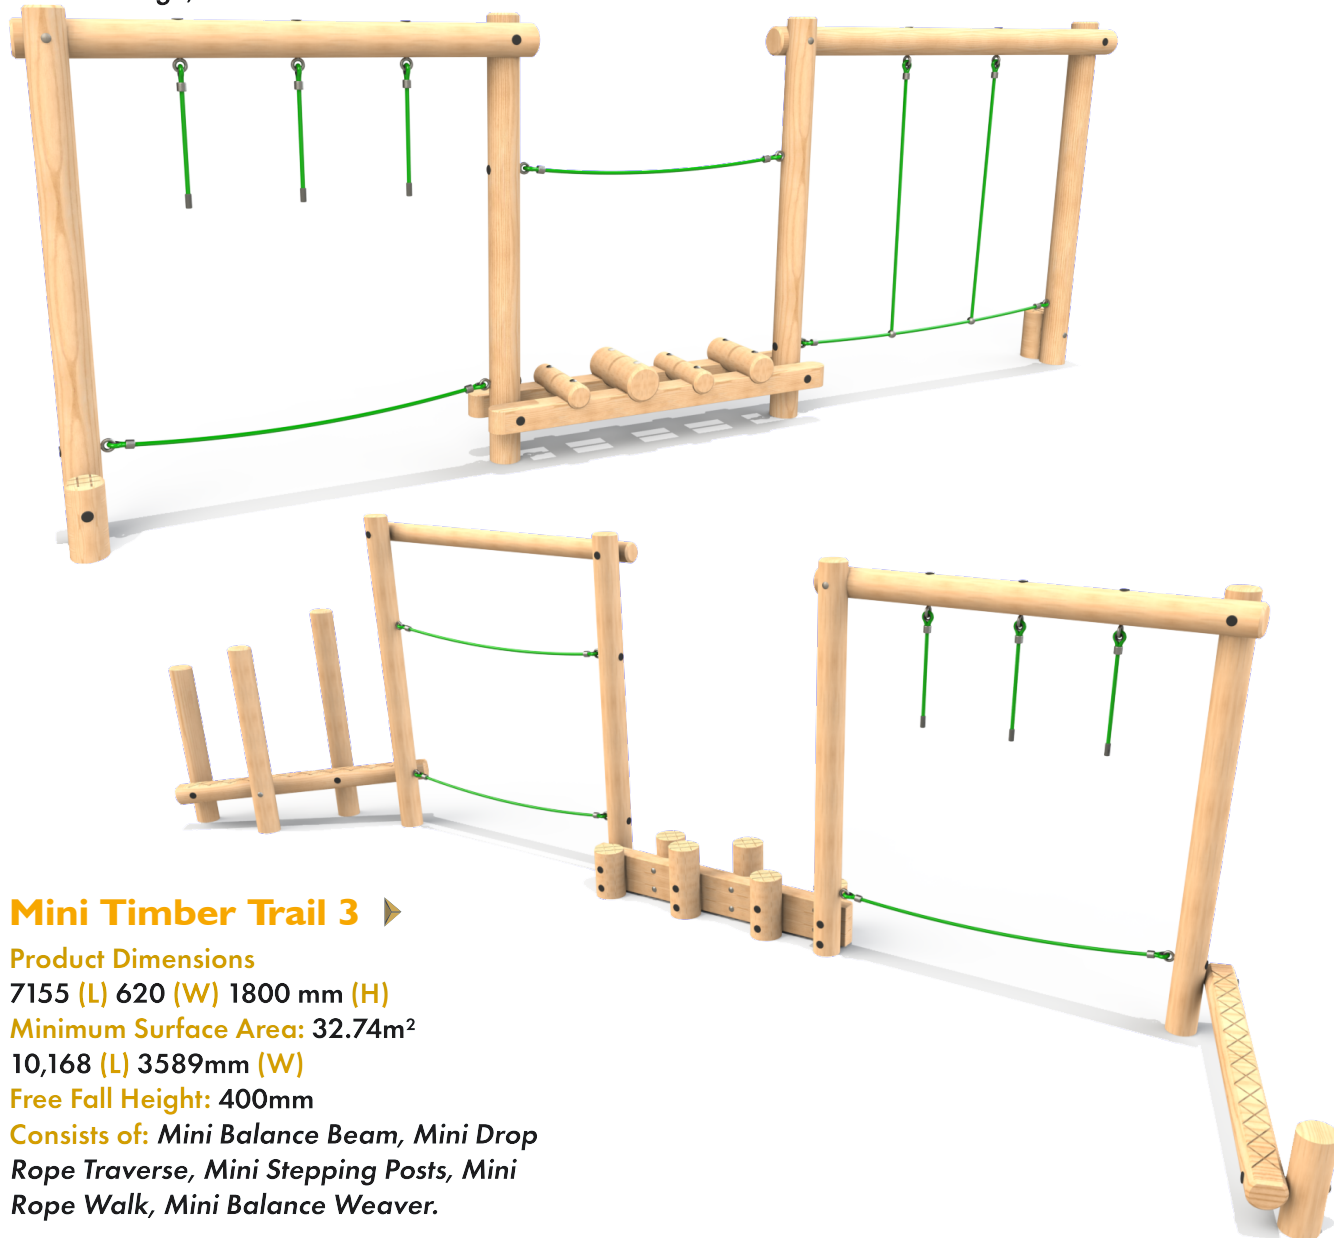

Includes 5 Individual Sections with HDPE Panels

Castle Play Scene

Product Dimensions (Suggested Layout)
 3310 (L) 1085 (W) 2000mm (H)
 Includes 5 Individual Sections with HDPE Panels

Steel feet options available upon request.

▼ **Mini Timber Trail 1**

Product Dimensions
 5721 (L) 375 (W) 1800 mm (H)
 Minimum Surface Area: 27.47m²
 8696 (L) 3375mm (W)
 Free Fall Height: 405mm
 Consists of: 2 Mini Balance Beams, Mini Rope Weave, Mini Balance Weaver.

▼ **Mini Timber Trail 2**

Product Dimensions
 4991 (L) 625 (W) 1800 mm (H)
 Minimum Surface Area: 24.29m²
 7916 (L) 3625mm (W)
 Free Fall Height: 408mm
 Consists of: Mini Drop Rope Traverse, Mini Uneven Bridge, Mini Balance Weaver.