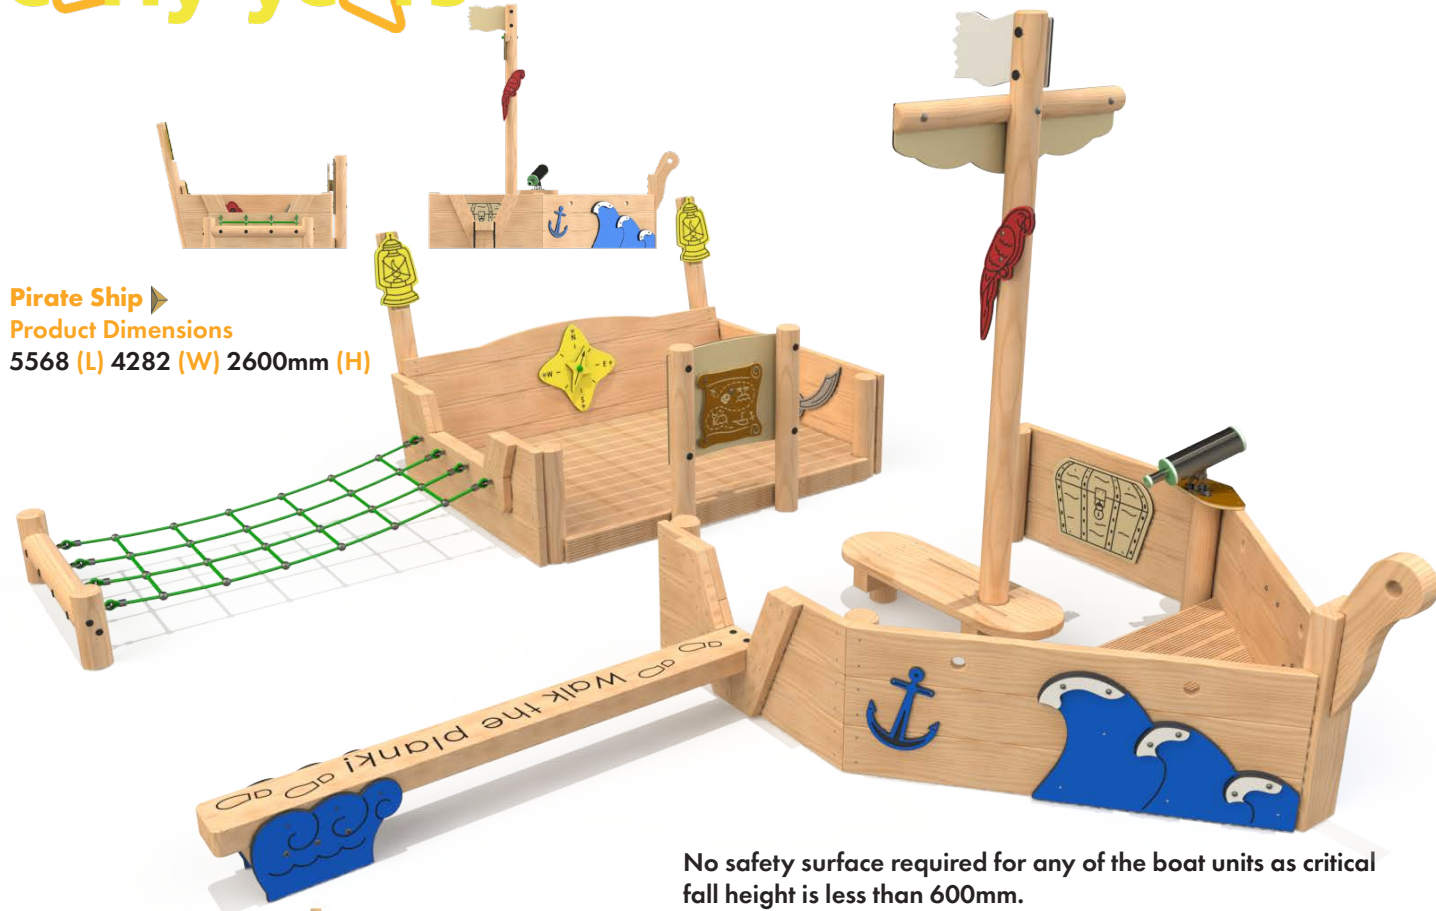

Product Dimensions - Engine
890 (L) 300 (W) 335mm (H)
Product Dimensions - Carriages
650 (L) 300 (W) 220mm (H)

Timber Express Train ▼

Product Dimensions - Engine
2262 (L) 1177 (W) 1800mm (H)
Free Fall Height: 1160mm
Safety Surfacing: 19.78m²

Product Dimensions - Passenger Carriage

1247 (L) 1142 (W) 922mm (H)

Product Dimensions - 1st Class Carriage

1390 (L) 1177 (W) 1800mm (H)

Product Dimensions - Tunnel Carriage

1323 (L) 1126 (W) 948mm (H)

Free Fall Height: 948mm
Safety Surfacing: 15.98m²

Carriages can be purchased separately.

Steel feet options available upon request.

Pirate Ship ▶
Product Dimensions
5568 (L) 4282 (W) 2600mm (H)

No safety surface required for any of the boat units as critical fall height is less than 600mm. However, we suggest allowing an appropriate free space around the item in compliance with BS EN1176.