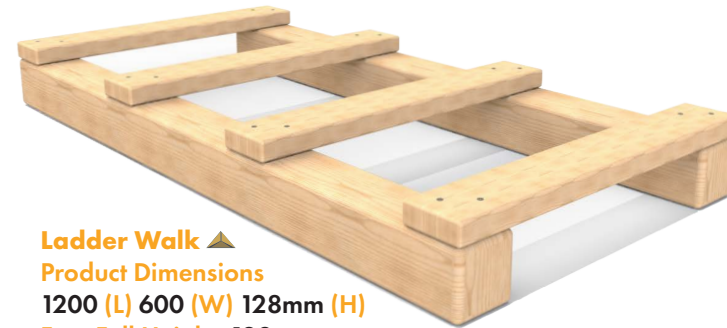

Dual Balance Beam ▲
Product Dimensions
1200 (L) 600 (W) 342mm (H)
Free Fall Height: 342mm

Stepping Logs ▲
Product Dimensions
1200 (L) 600 (W) 400mm (H)
Free Fall Height: 400mm

Arched Balance Beam ▲
Product Dimensions
1200 (L) 600 (W) 322mm (H)
Free Fall Height: 322mm

Dual Arched Balance Beam ▲
Product Dimensions
1200 (L) 600 (W) 322mm (H)
Free Fall Height: 322mm

Arched Balance Weave ▲
Product Dimensions
1200 (L) 600 (W) 1150mm (H)
Free Fall Height: 322mm

Low Stepping Block ▲
Product Dimensions
360 (L) 360 (W) 170mm (H)
Free Fall Height: 170mm

High Stepping Block ▲
Product Dimensions
360 (L) 360 (W) 314mm (H)
Free Fall Height: 314mm

Ladder Walk ▲
Product Dimensions
1200 (L) 600 (W) 128mm (H)
Free Fall Height: 128mm

ZigZag Walk ▲
Product Dimensions
1196 (L) 600 (W) 128mm (H)
Free Fall Height: 128mm